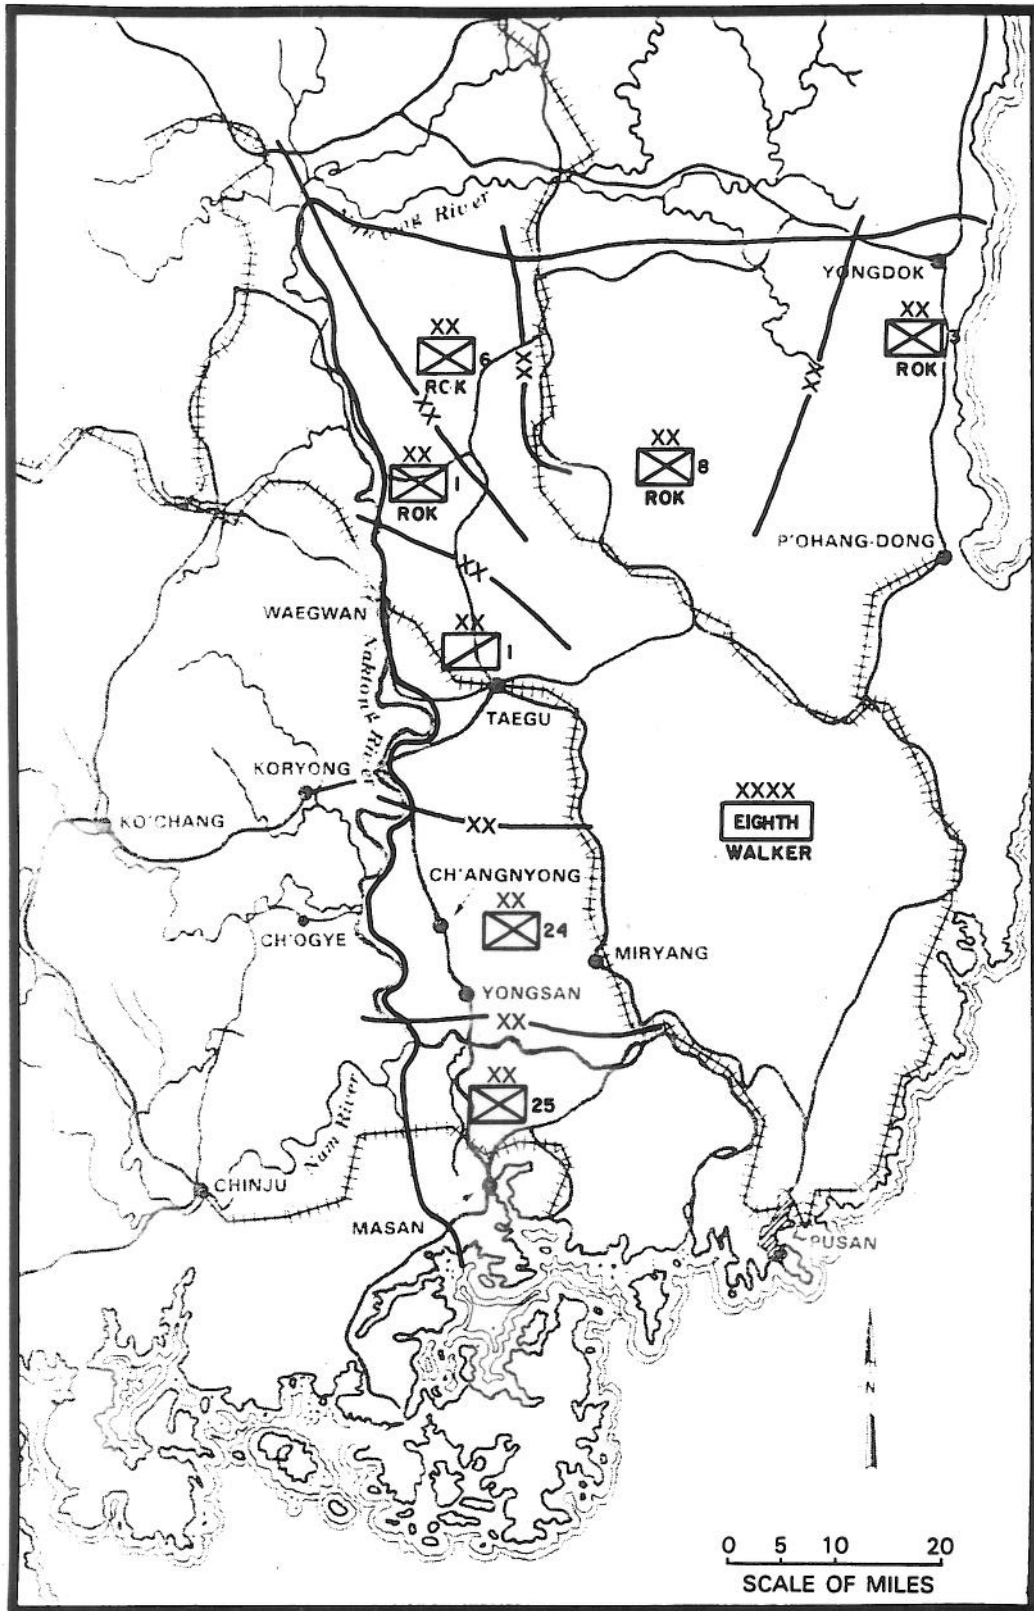

Map 1. The retreat of the 24th Division, 5 July—5 August 1950

Map 2. The Pusan Perimeter, 5 August 1950

MAP 3A. AUG 5-7
 - NKPA ATK thru 3/34
 - 1/34 CATK
 - 1/19 and 2/19 CATK

MAP 38. AUG 8-10
 - NKPA FOF cross NAKTONG
 - 1/9 and 2/9 CATK
 - Isolated companies withdi
 - NKPA ATK